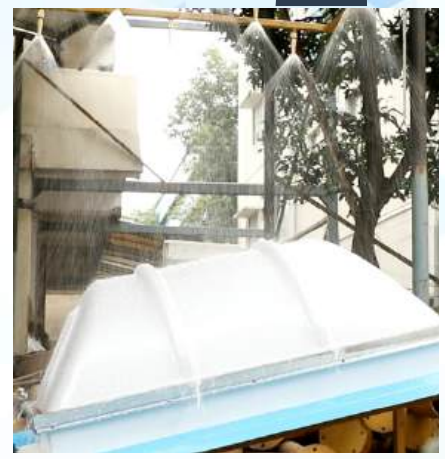

Why Norikool ?

IMPACT LOAD TESTED - SAFETY & DURABLE

IMPACT

SAFETY

LEAKAGE TESTED

(Impactor weight- 45.0 kgs
Impactor type- sand filled bag.
Drop height- 1.2m)

1. Exceptional Light Delivery - Only 1 % of roof area with no heat
2. Zero leakage the upstand metal kerb engineered for Zero leakage & durability.

PROBLEMS WITH POLYCARBONATE SHEET ROOF LIGHTS

SAFETY

YELLOWNESS

LEAKAGE (NOT DURABLE)

APPLICATIONS:

- 📍 Manufacturing Industries
- 📍 Warehouses
- 📍 Large Retail Stores
- 📍 Factories, Public buildings, Railways, Pharma & Airports, Etc