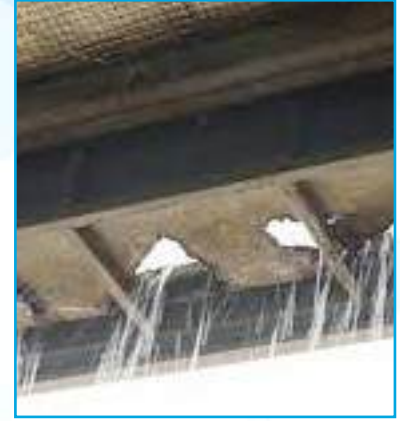

NoriKool[®]

Skylight Systems

THE BEST SKYLIGHT FOR METAL ROOF
SAFE | STRONG | DURABLE

Norikool[®] Double Glazed Skylight with metal roof is the Industry Standard skylight for Nurtural light delivery and safety.

Why Norikool ?

IMPACT LOAD TESTED - SAFETY & DURABLE

IMPACT

SAFETY

LEAKAGE TESTED

(Impactor weight- 45.0 kgs
Impactor type- sand filled bag.
Drop height- 1.2m)

1. Exceptional Light Delivery - Only 1 % of roof area with no heat
2. Zero leakage the upstand metal kerb engineered for Zero leakage & durability.

PROBLEMS WITH POLYCARBONATE SHEET ROOF LIGHTS

SAFETY

YELLOWNESS

LEAKAGE (NOT DURABLE)

APPLICATIONS:

- 📍 Manufacturing Industries
- 📍 Warehouses
- 📍 Large Retail Stores
- 📍 Factories, Public buildings, Railways, Pharma & Airports, Etc