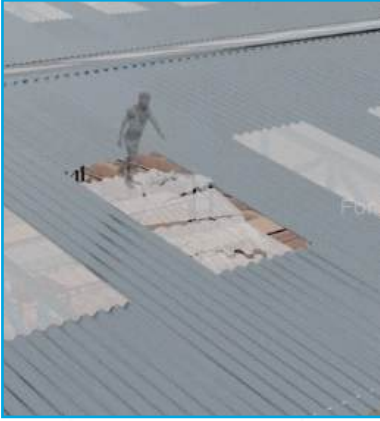

NoriKool[®]

Skylight Systems

THE BEST SKYLIGHT FOR METAL ROOF
SAFE | STRONG | DURABLE

Norikool[®] Double Glazed Skylight with metal roof is the Industry Standard skylight for Nurtural light delivery and safety.

Why Norikool ?

IMPACT LOAD TESTED - SAFETY & DURABLE

IMPACT

SAFETY

LEAKAGE TESTED

(Impactor weight- 45.0 kgs
Impactor type- sand filled bag.
Drop height- 1.2m)

1. Exceptional Light Delivery - Only 1 % of roof area with no heat
2. Zero leakage the upstand metal kerb engineered for Zero leakage & durability.

PROBLEMS WITH POLYCARBONATE SHEET ROOF LIGHTS

SAFETY

YELLOWNESS

LEAKAGE (NOT DURABLE)

APPLICATIONS:

- 📍 Manufacturing Industries
- 📍 Warehouses
- 📍 Large Retail Stores
- 📍 Factories, Public buildings, Railways, Pharma & Airports, Etc